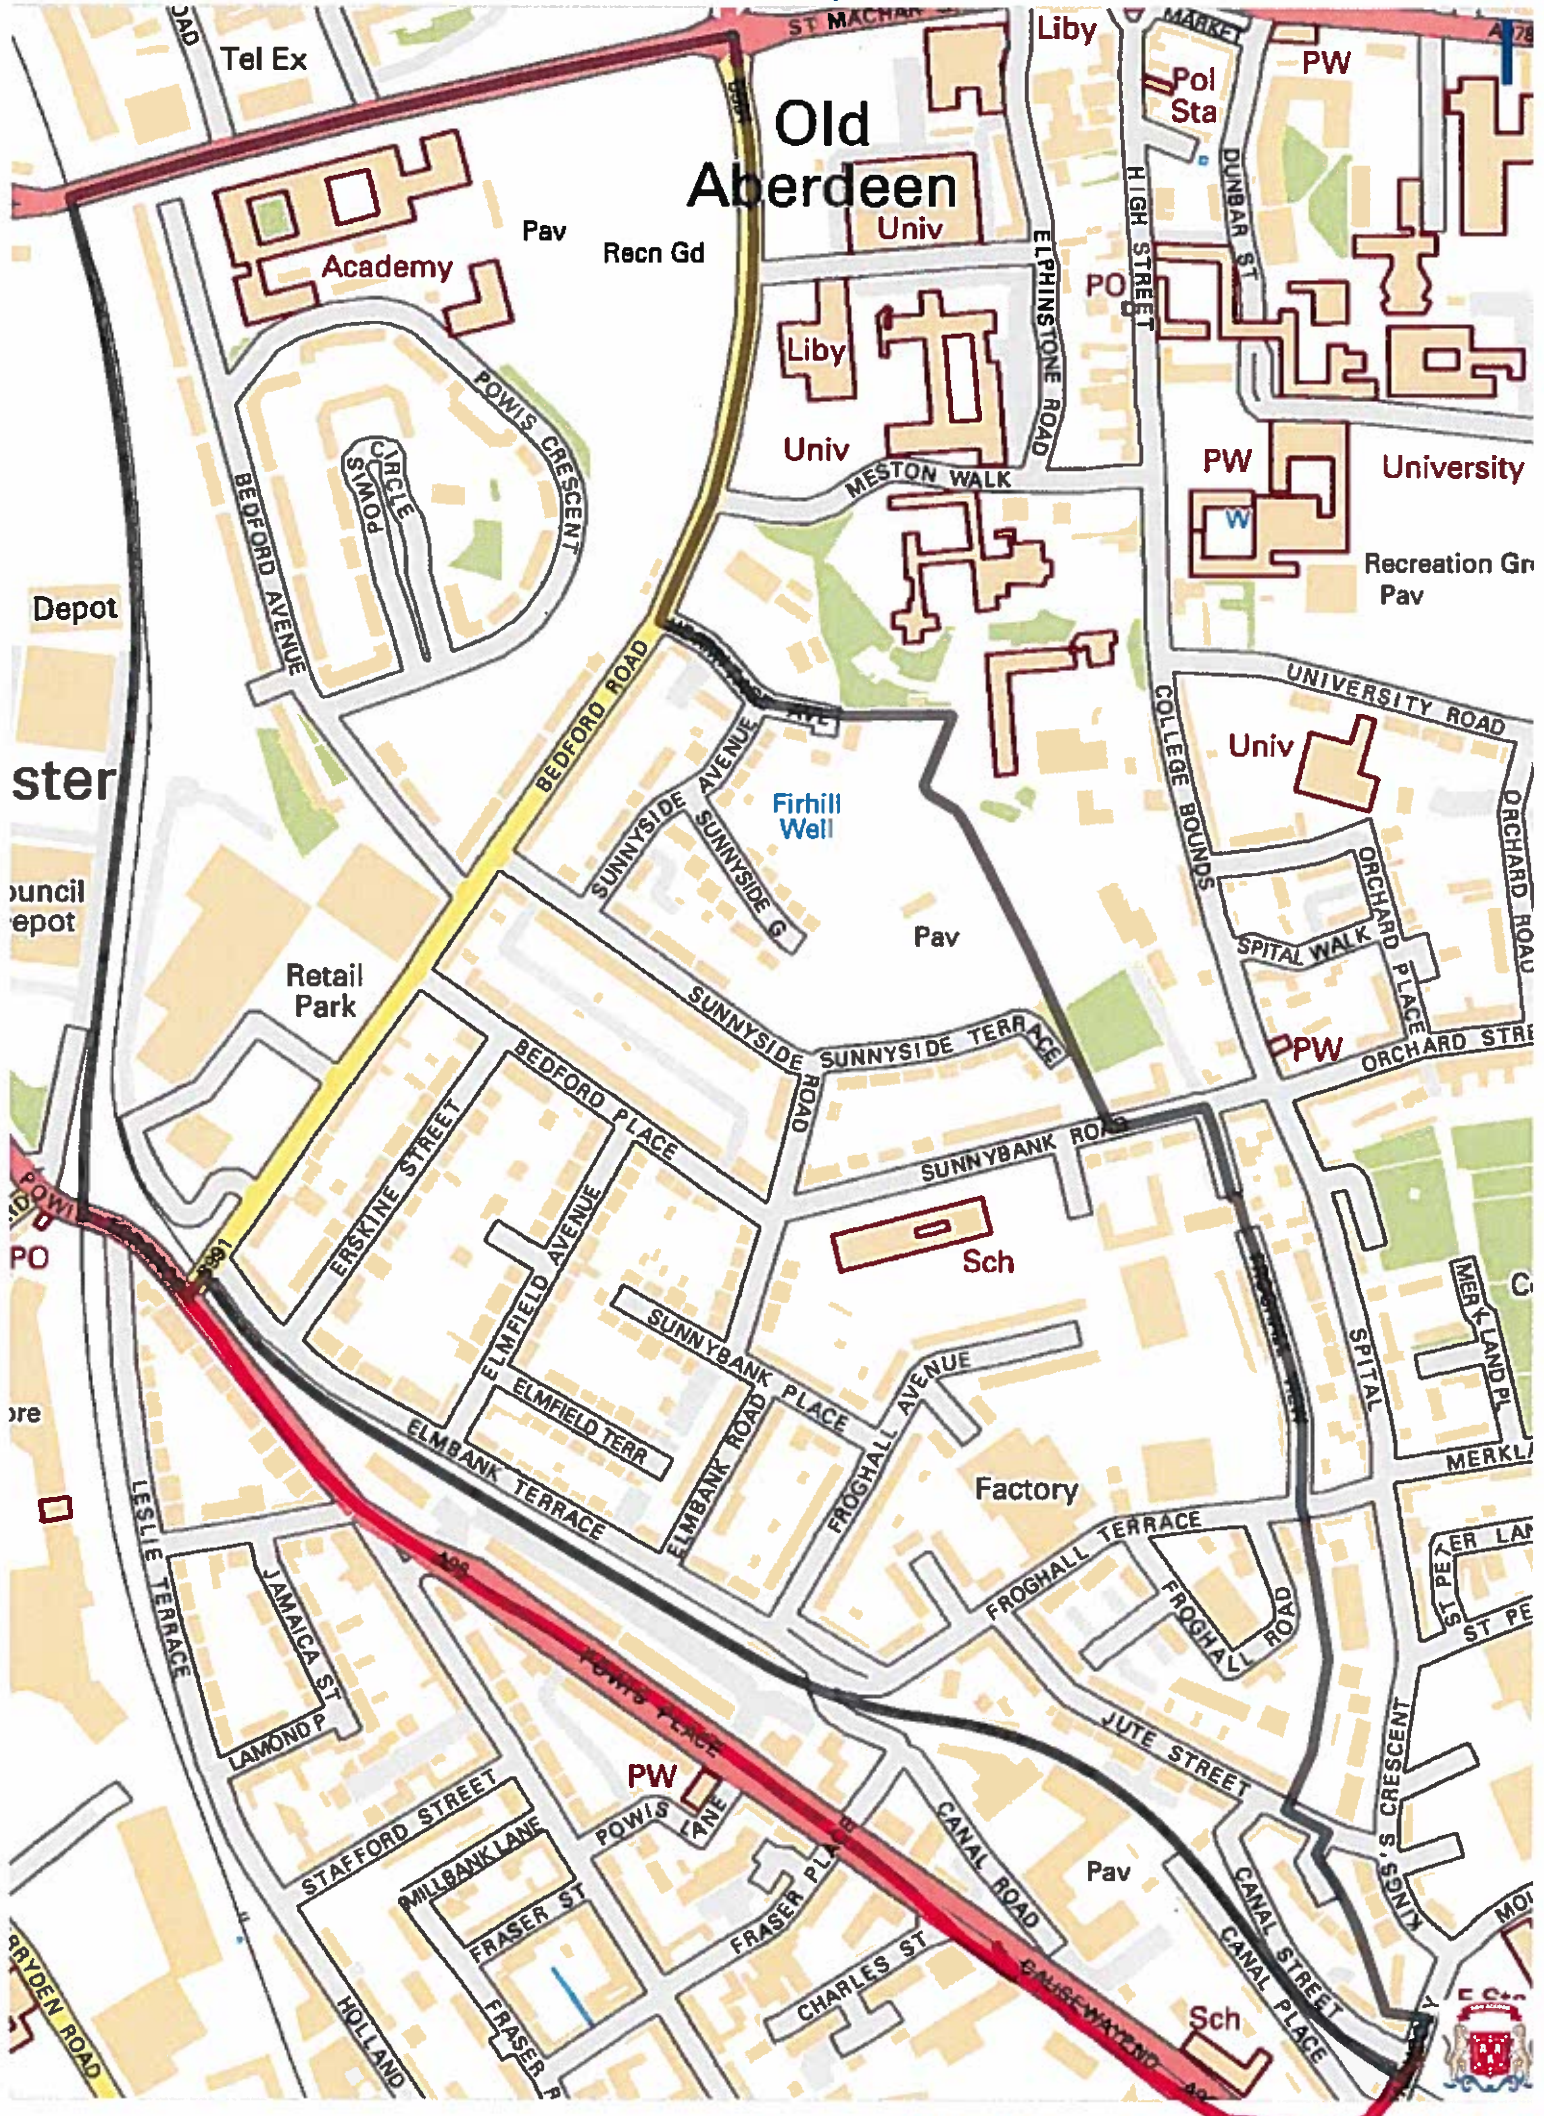

Froghall, Powis and Sunnybank Community Council Area

Scale: 1:5 000 Date: 1.1.2013