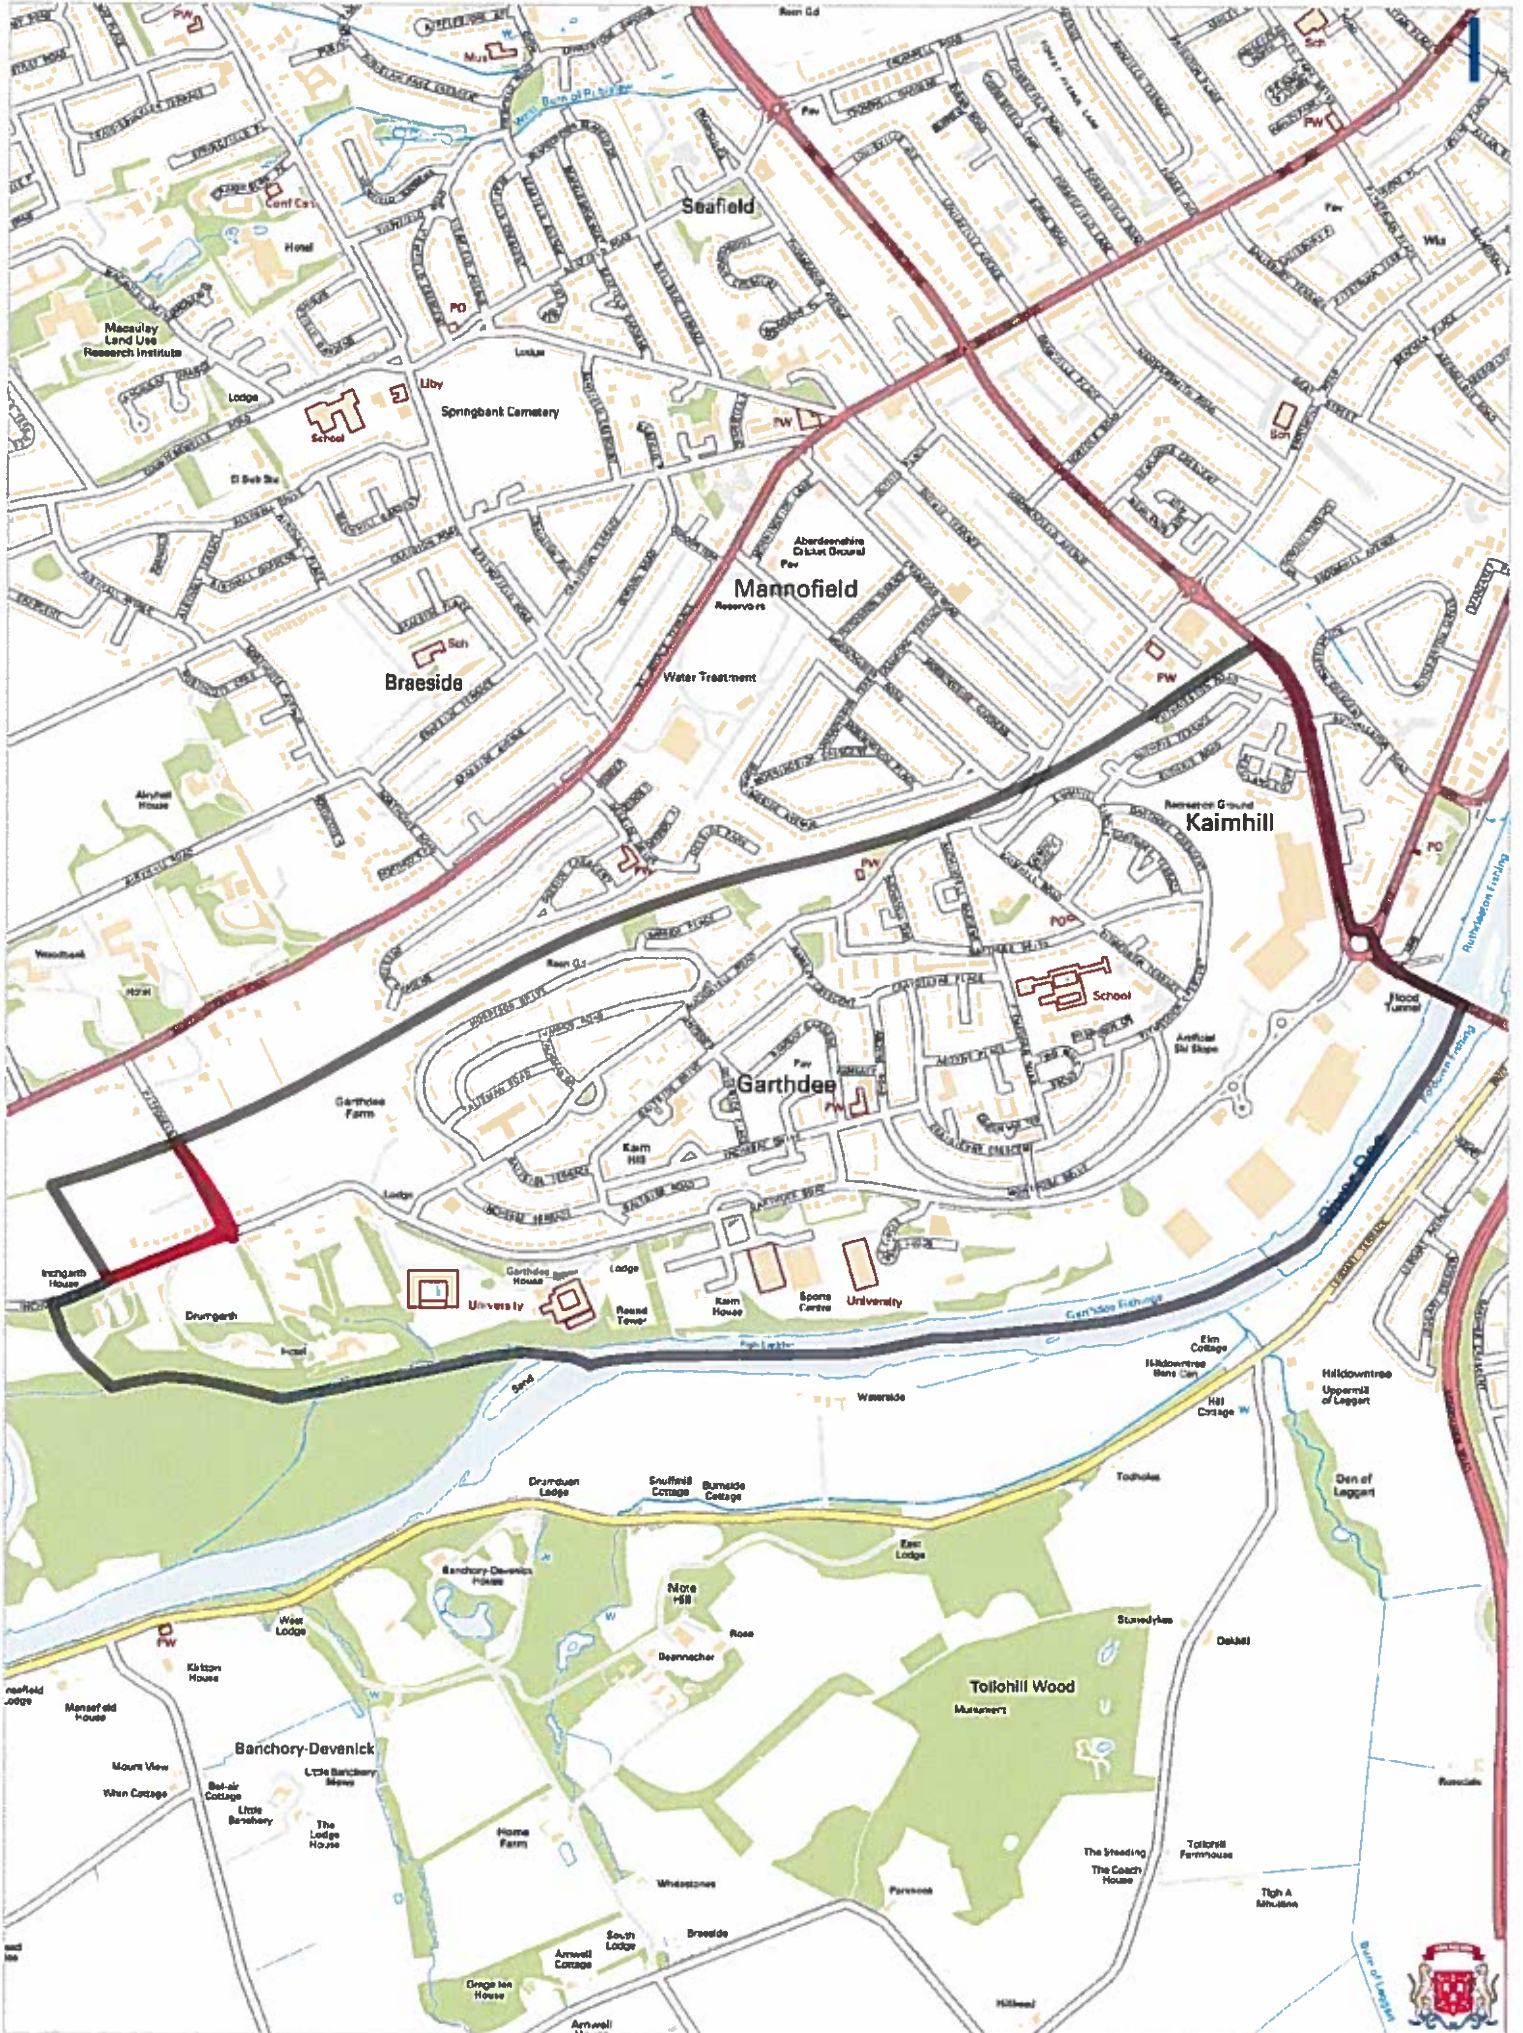

Garthdee Community Council Area

Scale: 1:13,000 Date: July 2012

(c) Crown Copyright. All Rights Reserved. Aberdeen City Council - 100023401 (2012)