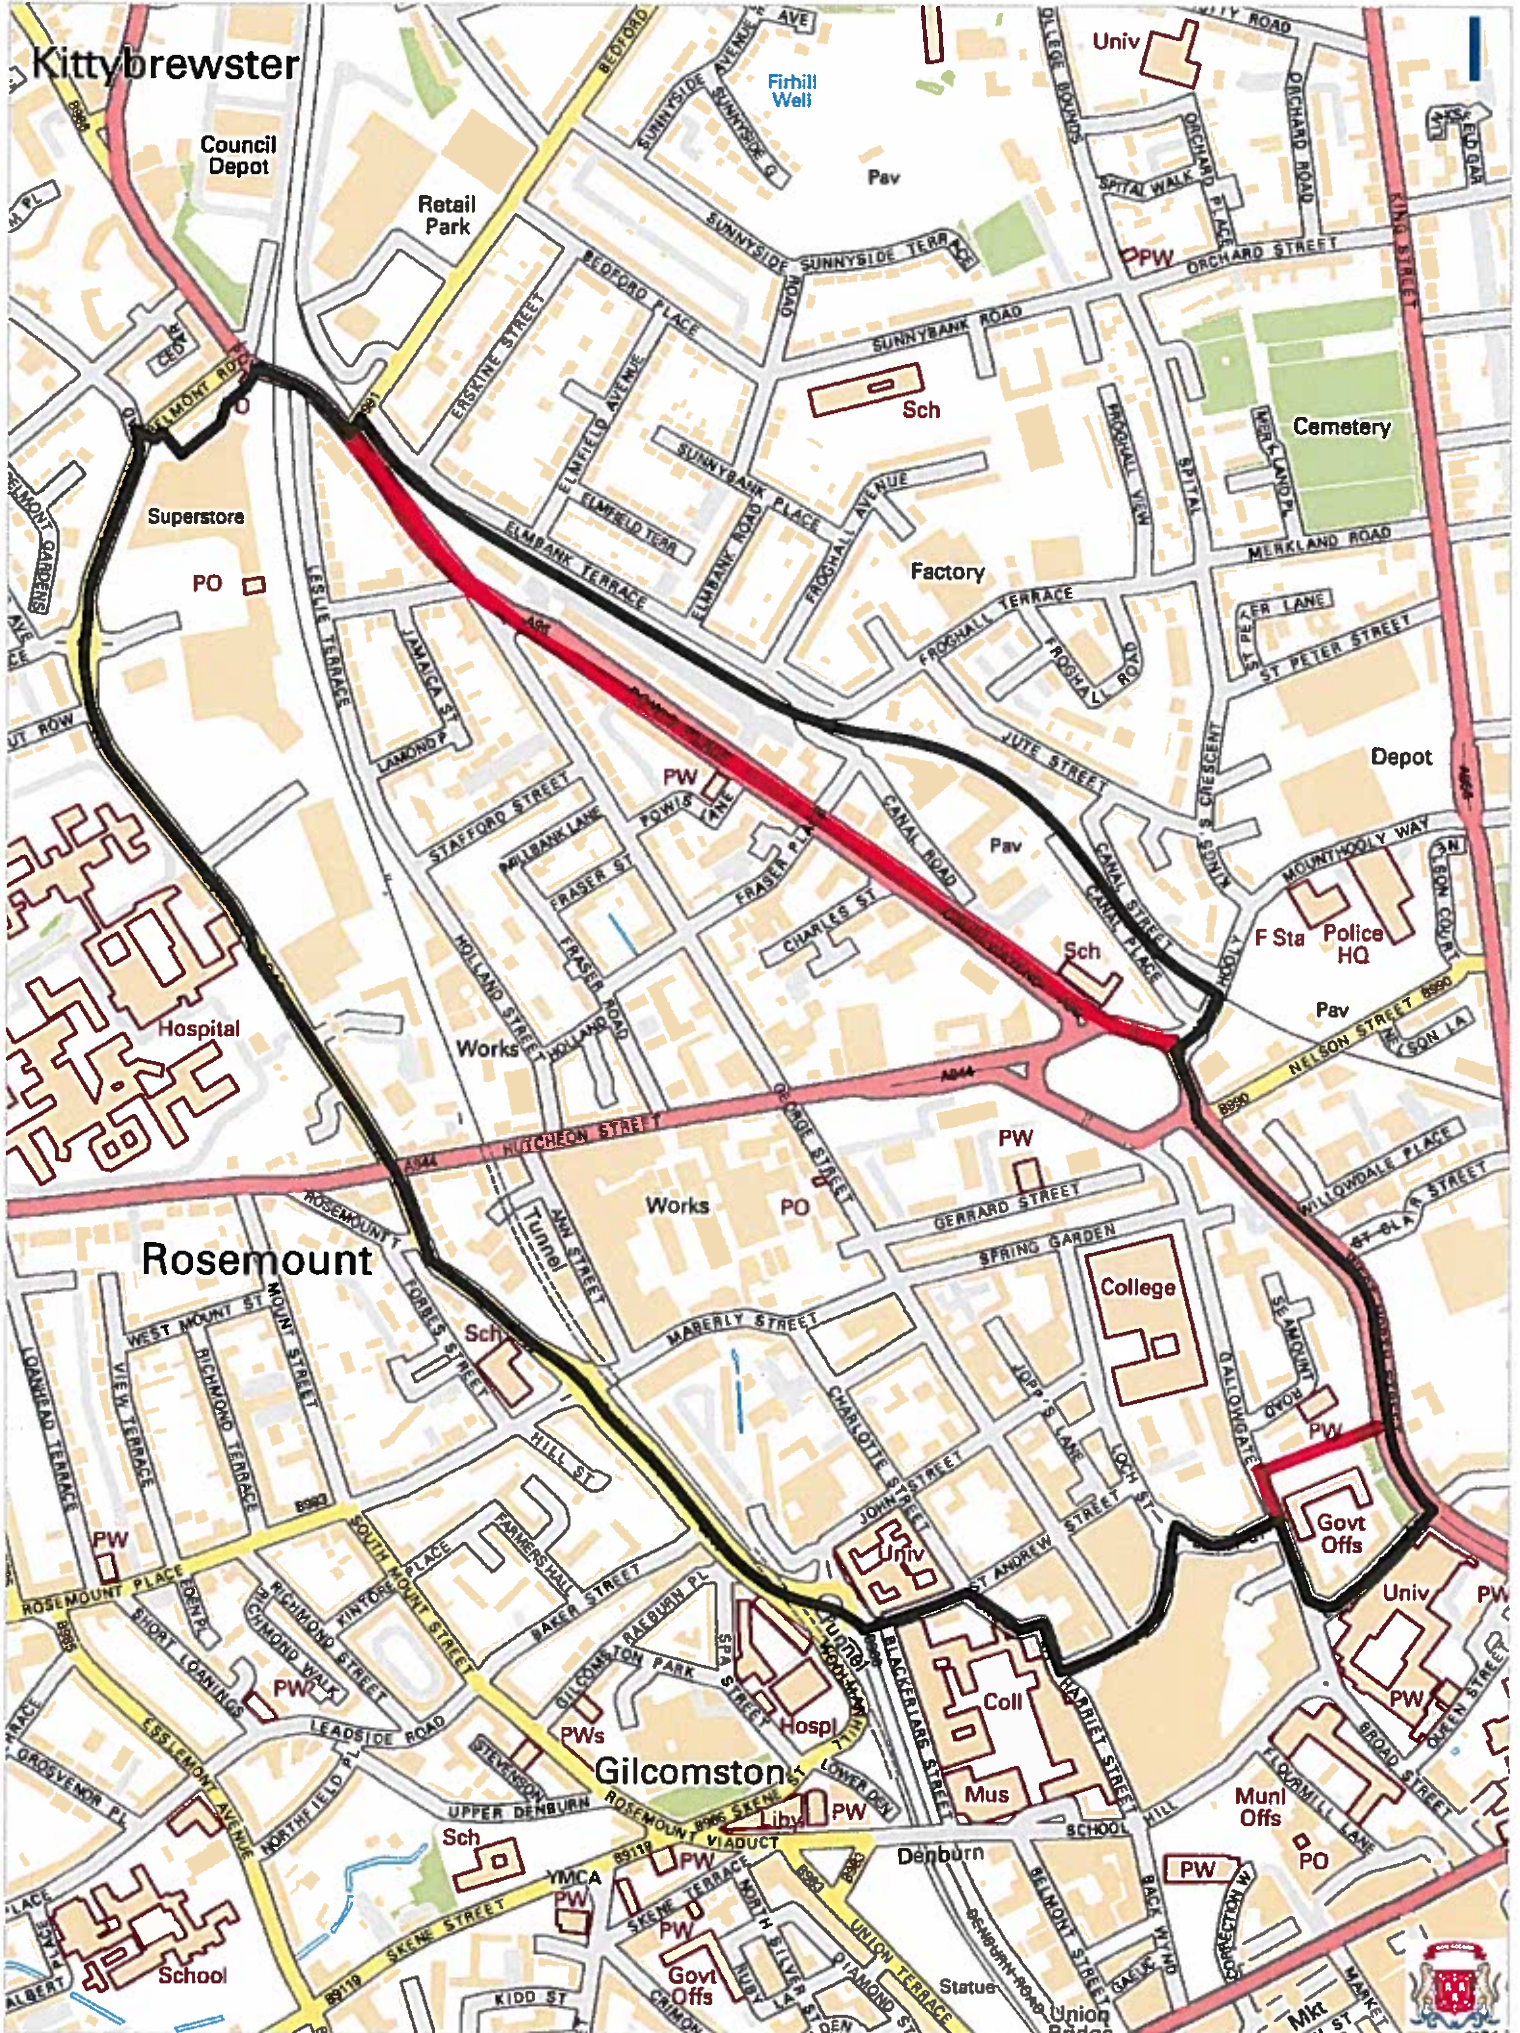

# George Street Community Council Area

Scale: 1:7,000 Date: July 2012