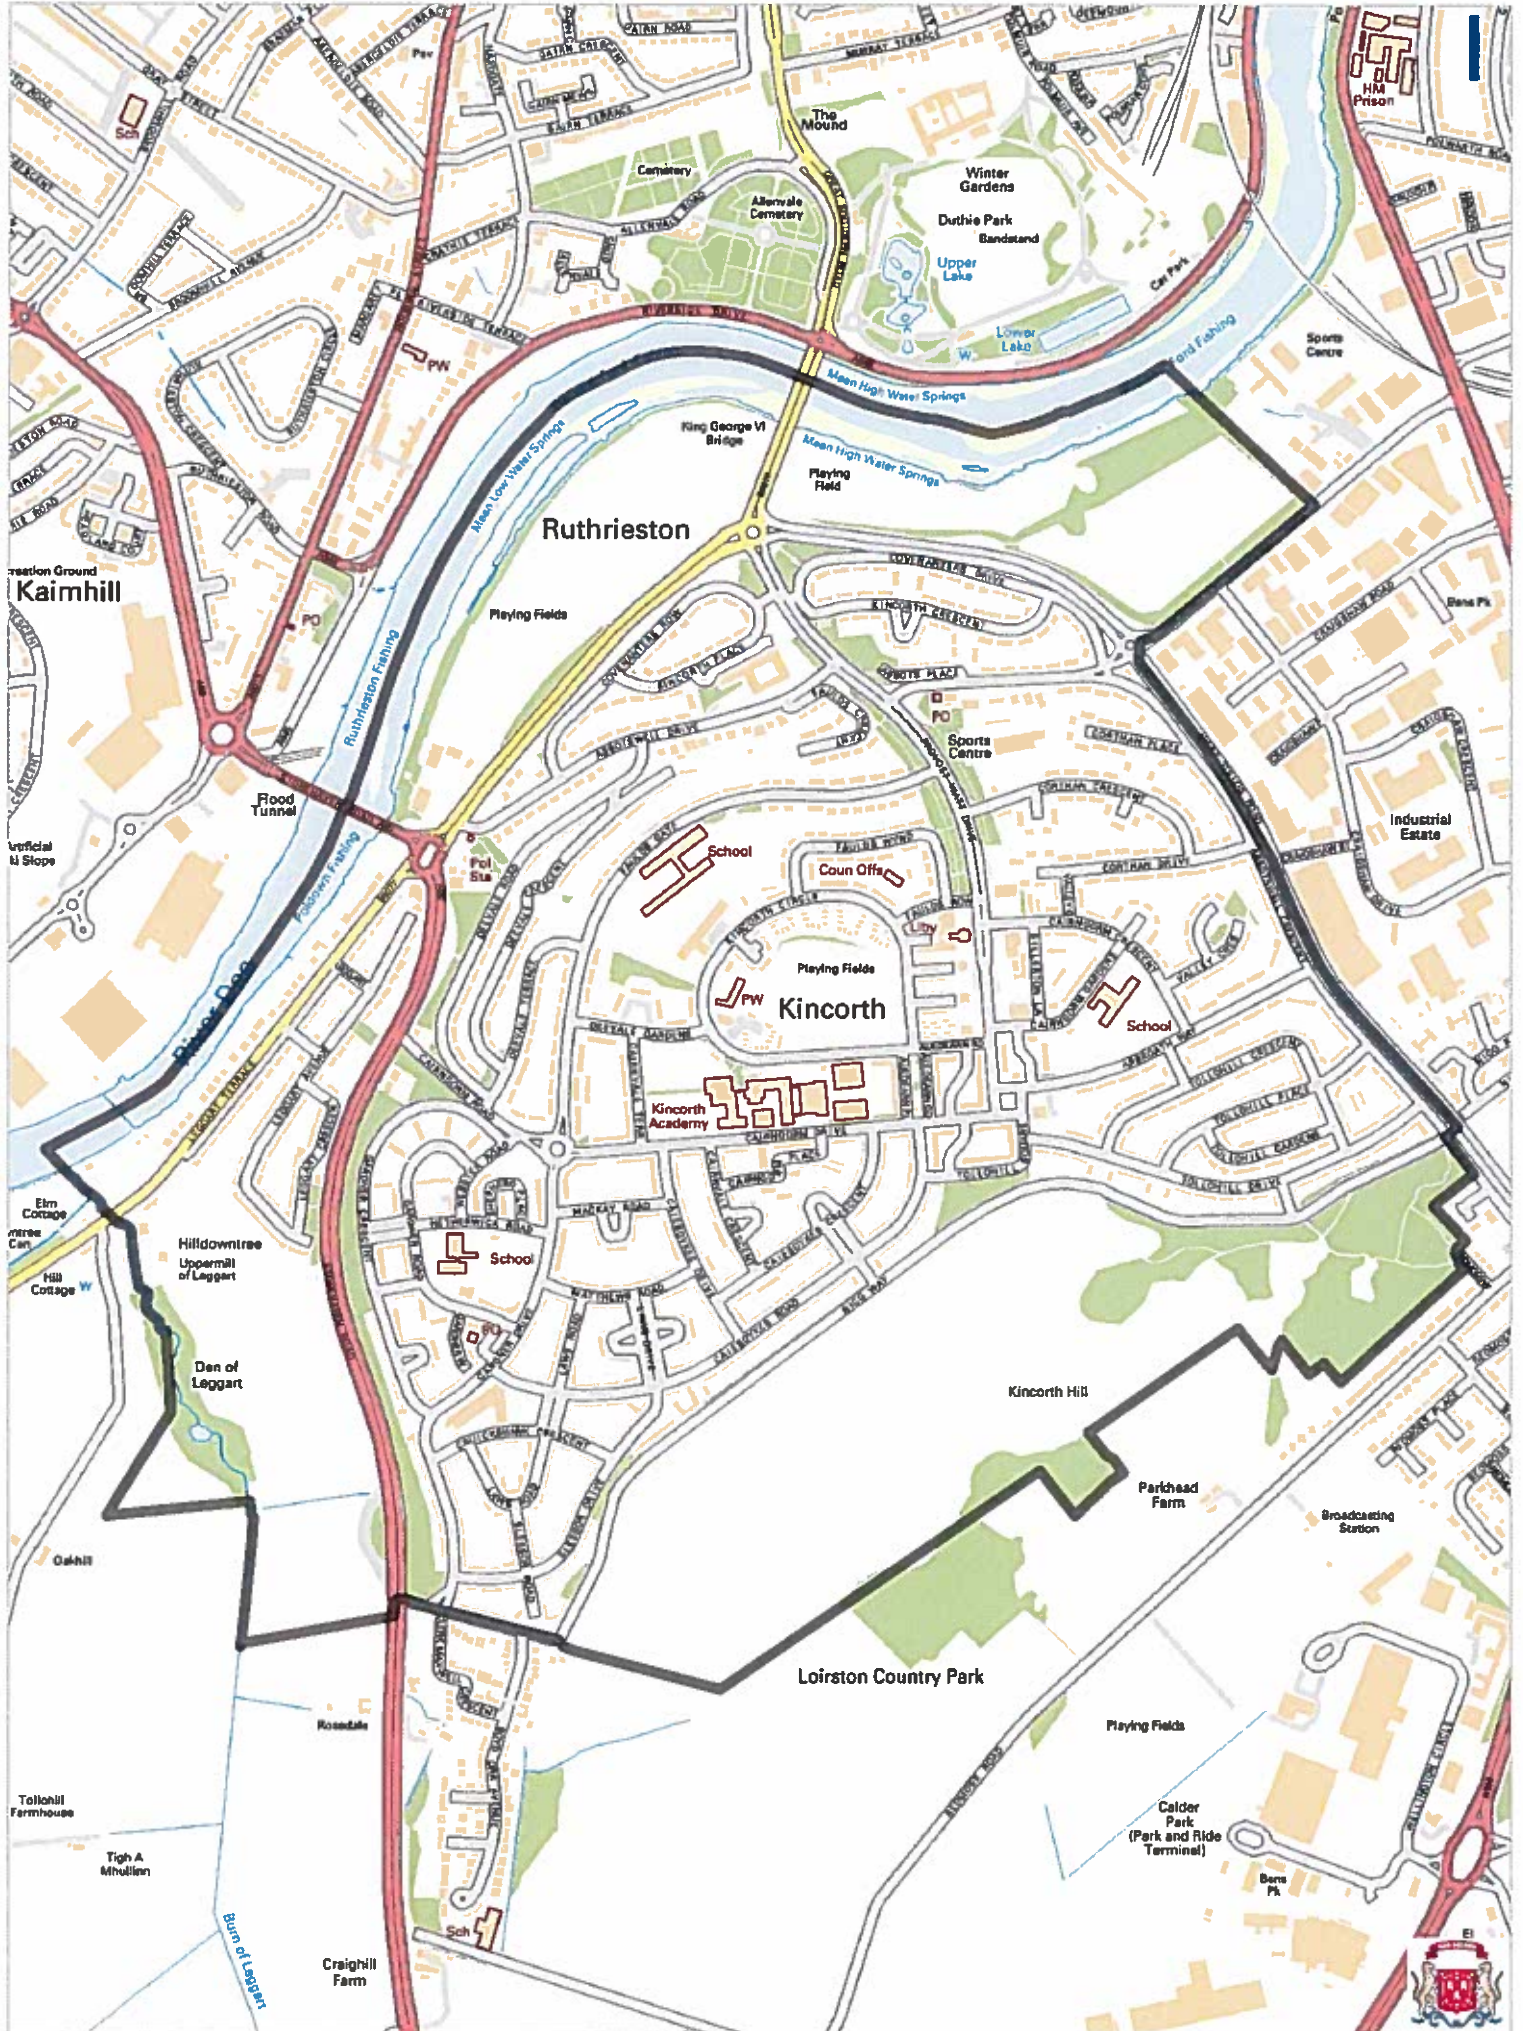

Kincorth and Leggart Community Council Area