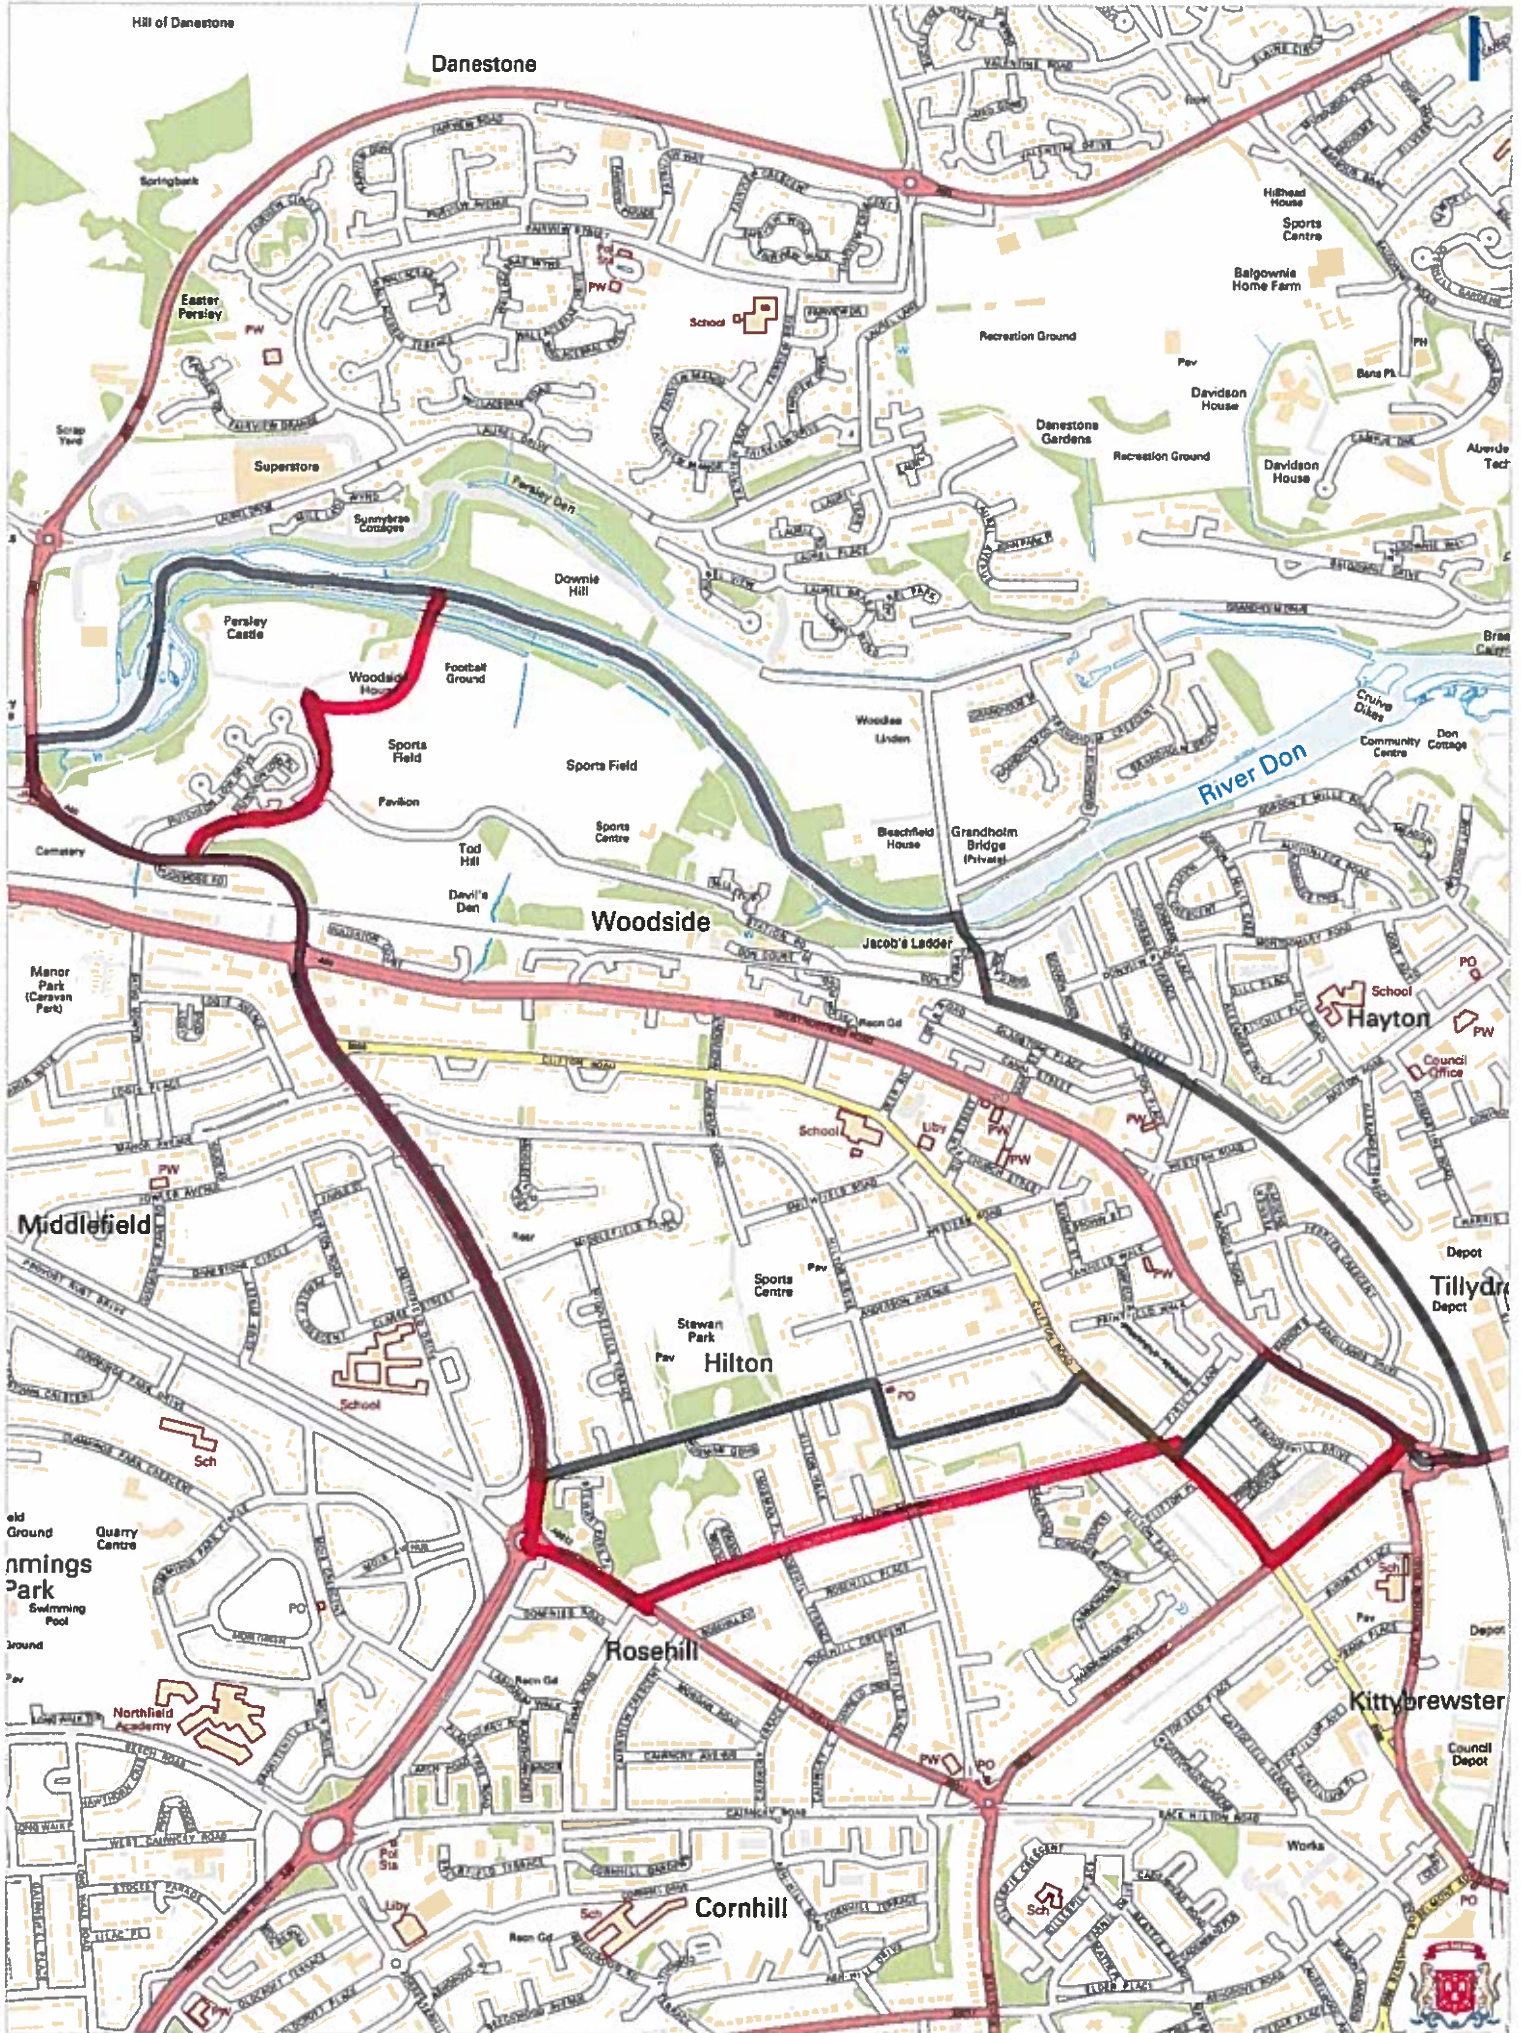

Woodside Community Council Area

Scale: 1:12,000 Date: July 2012

(c) Crown Copyright. All Rights Reserved. Aberdeen City Council - 100023401 (2012)