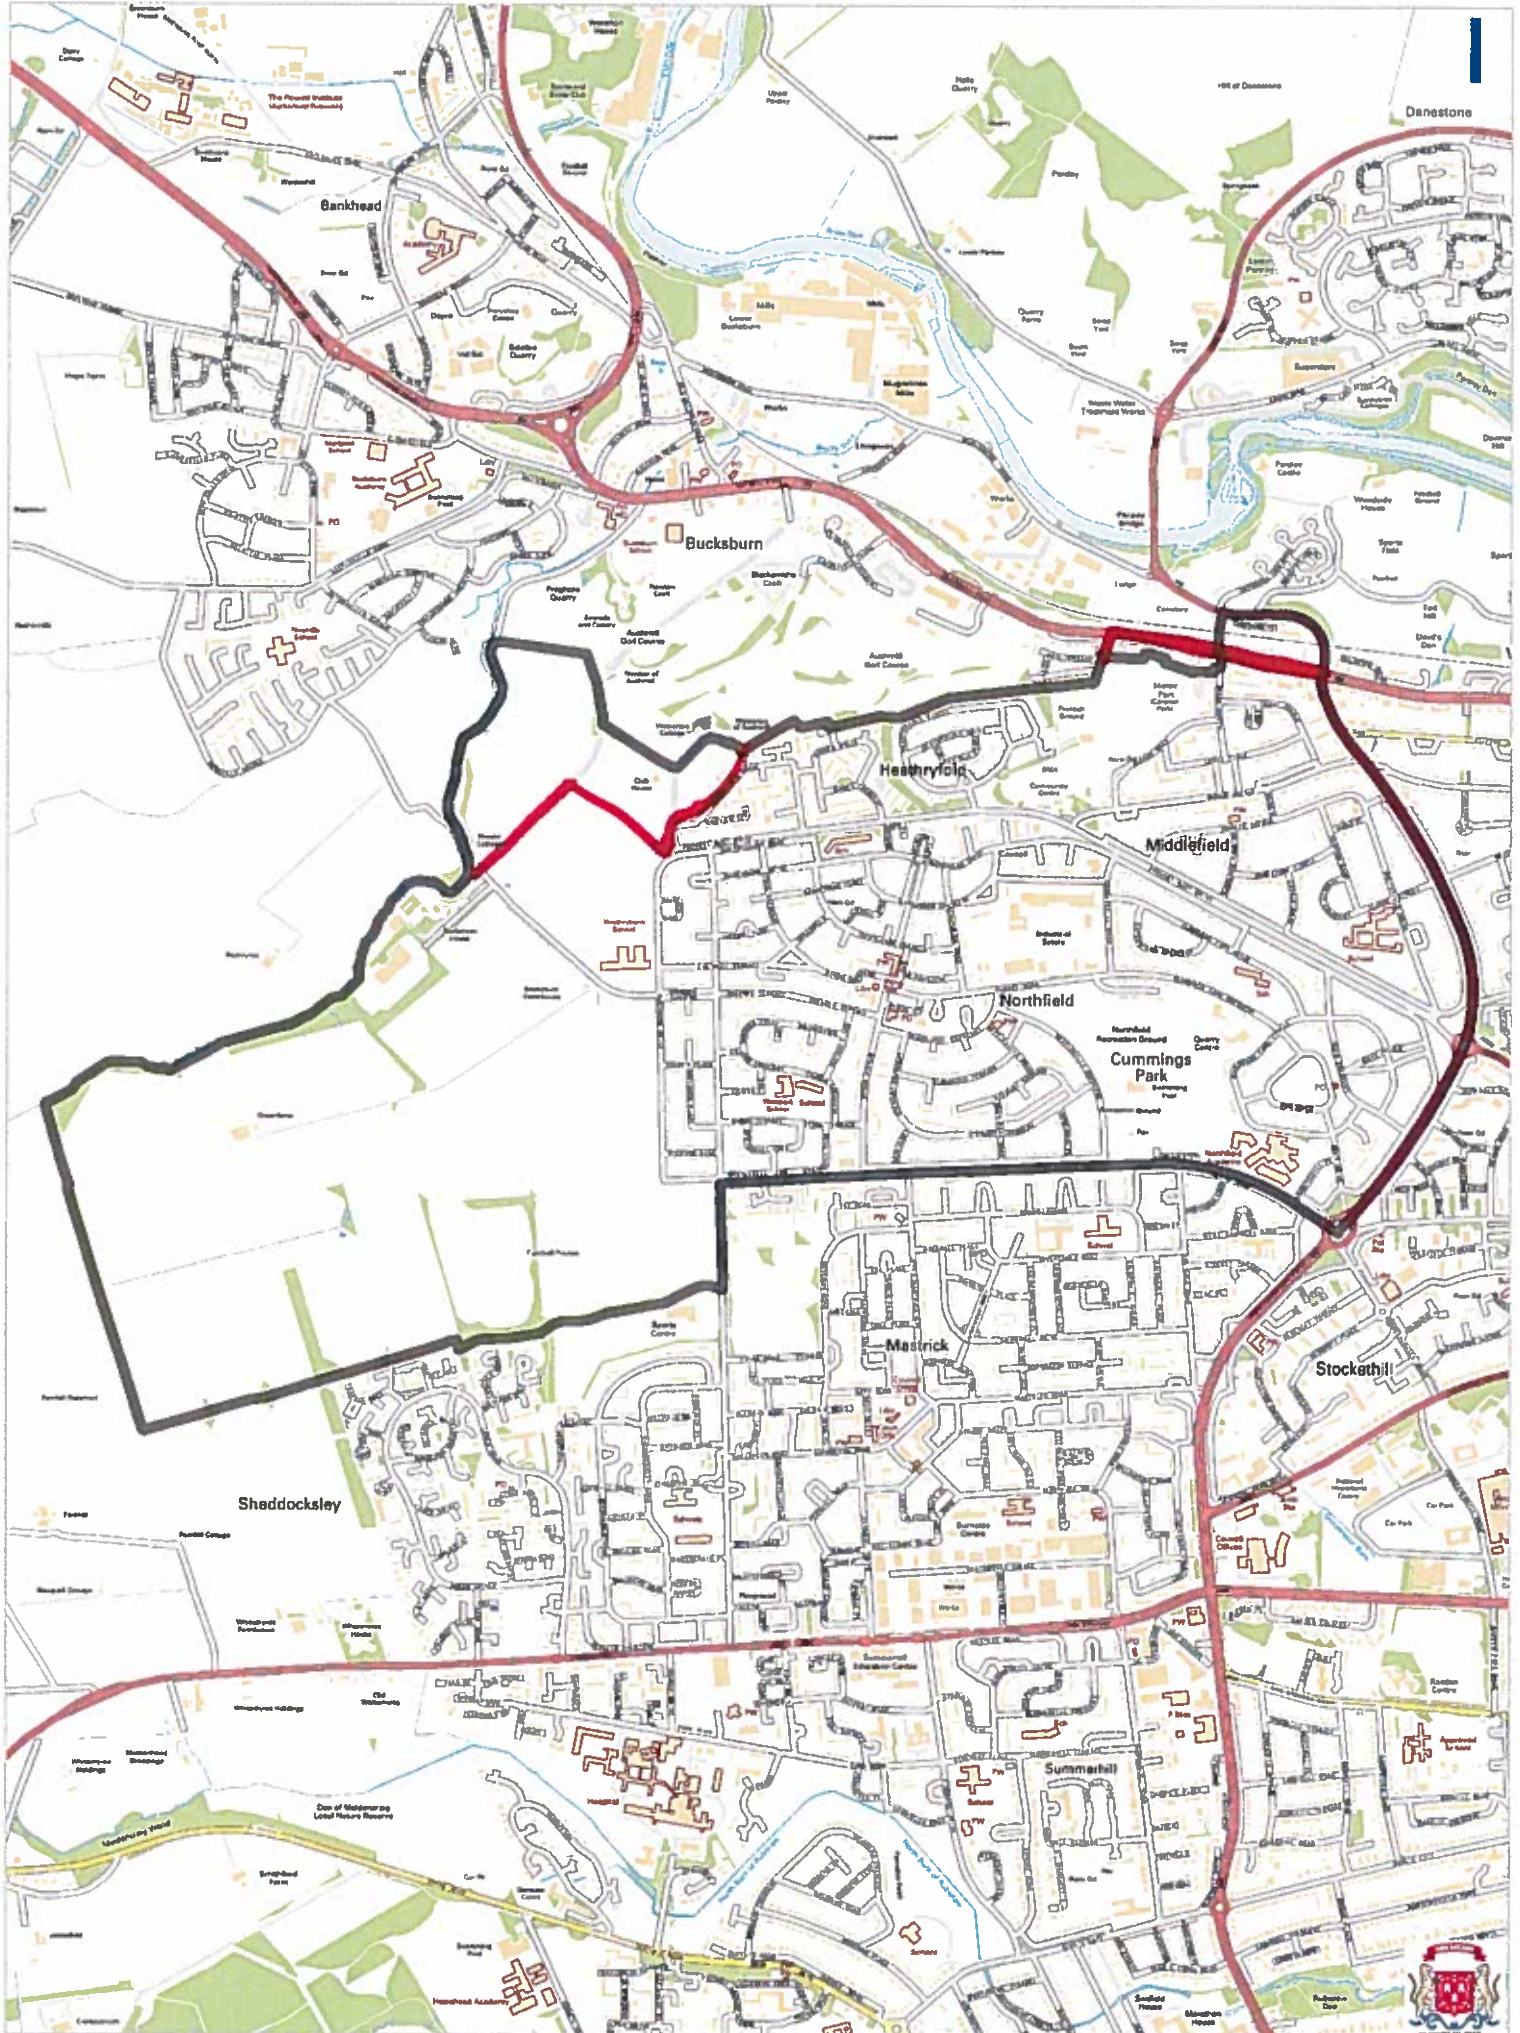

Northfield Community Council Area

Scale: 1:19,000 Date: July 2012

(c) Crown Copyright. All Rights Reserved. Aberdeen City Council - 100023401 (2012)